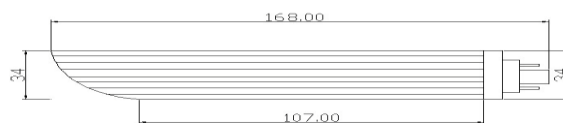

## EO-G24-10W / EO-E27-10W

SPECIFICATIONS	
<b>Product Code</b>	
<b>G24 base</b>	EO-G24-10W-PHL
<b>E27 base</b>	EO-E27- 10W-EHL
<b>Power Consumption</b>	<10watts
<b>Input Voltage</b>	AC 240v, 50-60Hz
<b>Constant Current</b>	DC 550mA +/- 5%
<b>LED Quantity</b>	84 pcs SMD 3014 LED
<b>Luminous Flux</b>	720 lumens
<b>Cover</b>	Clear
<b>Base</b>	G24 or E27 available
<b>No. of LEDs</b>	99 PCS
<b>Measurement</b>	L 170mm x 36mm
<b>Weight</b>	70g
<b>Beam Angle</b>	120 degree
<b>Average Life Expectancy</b>	50,000+hrs
<b>Ambient Humidity</b>	95%
<b>Colour Rendering Index</b>	. 85
<b>Operating Temperature</b>	<55°C
<b>Colour Temperature</b>	Warm White 3000K Cool White 4000K Day Light 6000K
<b>Safety Assurance</b>	CE and RoHS EMC
<b>Compliance</b>	Approval No: CS9724 N28689
<b>Energy Saver Schemes</b>	This product is approved for use under the NSW Energy Saving Scheme and Victorian Energy Efficient Target scheme
<b>Warranty</b>	3 year