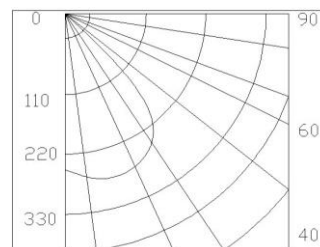

## EO-G24-10W / EO-E27-10W

SPECIFICATIONS	
<b>Product Code</b>	
<b>G24 base</b>	EO-G24-10W-PHL
<b>E27 base</b>	EO-E27- 10W-EHL
<b>Power Consumption</b>	<10watts
<b>Input Voltage</b>	AC 240v, 50-60Hz
<b>Constant Current</b>	DC 550mA +/- 5%
<b>LED Quantity</b>	84 pcs SMD 3014 LED
<b>Luminous Flux</b>	720 lumens
<b>Cover</b>	Clear
<b>Base</b>	G24 or E27 available
<b>No. of LEDs</b>	99 PCS
<b>Measurement</b>	L 170mm x 36mm
<b>Weight</b>	70g
<b>Beam Angle</b>	120 degree
<b>Average Life Expectancy</b>	50,000+hrs
<b>Ambient Humidity</b>	95%
<b>Colour Rendering Index</b>	. 85
<b>Operating Temperature</b>	<55°C
<b>Colour Temperature</b>	Warm White 3000K Cool White 4000K Day Light 6000K
<b>Safety Assurance</b>	CE and RoHS EMC
<b>Compliance</b>	Approval No: CS9724 N28689
<b>Energy Saver Schemes</b>	This product is approved for use under the NSW Energy Saving Scheme and Victorian Energy Efficient Target scheme
<b>Warranty</b>	3 year