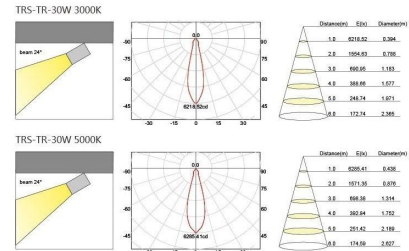

30 watt LED Track Lighting

EO-TRS-TR-30W

| SPECIFICATIONS | |
|----------------------------|------------------------------------------------------------------------|
| Product Code | EO-TRS-TR-30W |
| Power Consumption | 30.59W (LCP) |
| Colour Temp | 3000 Kelvin |
| Warm White | 4000 Kelvin |
| Cool white | 5000 Kelvin |
| Daylight | |
| CRI | 84 or 93 CRI option available |
| Lumen Output | |
| Warm White CRI 84 | 2130 Lumen |
| Warm White CRI 93 | 1700 Lumen |
| Warm White CRI 84 | 2280 Lumen |
| Warm White CRI 93 | 1820 Lumen |
| Cool White CRI 84 | 2400 Lumen |
| Cool White CRI 93 | 1900 Lumen |
| Daylight CRI 84 | |
| Daylight CRI 93 | |
| Beam Angle | 24° or 36° available (interchangeable reflectors) |
| Input Voltage | AC 240-260V (Ext power supply) |
| Operational Voltage | 38V |
| Constant Current | DC 720mA +/- 5% |
| Power Factor | 0.94 PF |
| Dimmable Option | Not available |
| Finish | Matt white body Opt black or white trim ring |
| Track compatibility | Universal tri track Works with STAFF, NORLUX, GLOBAL, NUCO & NORDIC |
| Life Expectancy | 30,000 + hours |
| Warranty | 2 Years |