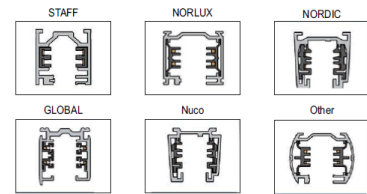

30 watt LED Track Lighting

EO-TRS-TR-30W

| SPECIFICATIONS | |
|----------------------------|------------------------------------------------------------------------|
| Product Code | EO-TRS-TR-30W |
| Power Consumption | 30.59W (LCP) |
| Colour Temp | 3000 Kelvin |
| Warm White | 4000 Kelvin |
| Cool white | 5000 Kelvin |
| Daylight | |
| CRI | 84 or 93 CRI option available |
| Lumen Output | |
| Warm White CRI 84 | 2130 Lumen |
| Warm White CRI 93 | 1700 Lumen |
| Warm White CRI 84 | 2280 Lumen |
| Warm White CRI 93 | 1820 Lumen |
| Cool White CRI 84 | 2400 Lumen |
| Cool White CRI 93 | 1900 Lumen |
| Daylight CRI 84 | |
| Daylight CRI 93 | |
| Beam Angle | 24° or 36° available (interchangeable reflectors) |
| Input Voltage | AC 240-260V (Ext power supply) |
| Operational Voltage | 38V |
| Constant Current | DC 720mA +/- 5% |
| Power Factor | 0.94 PF |
| Dimmable Option | Not available |
| Finish | Matt white body Opt black or white trim ring |
| Track compatibility | Universal tri track Works with STAFF, NORLUX, GLOBAL, NUCO & NORDIC |
| Life Expectancy | 30,000 + hours |
| Warranty | 2 Years |