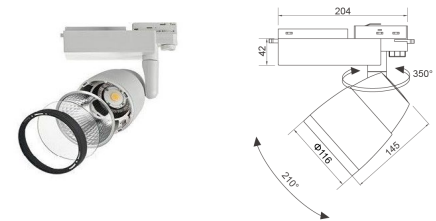

30 watt LED Track Lighting

EO-TRS-TR-30W

| SPECIFICATIONS | |
|----------------------------|------------------------------------------------------------------------|
| Product Code | EO-TRS-TR-30W |
| Power Consumption | 30.59W (LCP) |
| Colour Temp | 3000 Kelvin |
| Warm White | 4000 Kelvin |
| Cool white | 5000 Kelvin |
| Daylight | |
| CRI | 84 or 93 CRI option available |
| Lumen Output | |
| Warm White CRI 84 | 2130 Lumen |
| Warm White CRI 93 | 1700 Lumen |
| Warm White CRI 84 | 2280 Lumen |
| Warm White CRI 93 | 1820 Lumen |
| Cool White CRI 84 | 2400 Lumen |
| Cool White CRI 93 | 1900 Lumen |
| Daylight CRI 84 | |
| Daylight CRI 93 | |
| Beam Angle | 24° or 36° available (interchangeable reflectors) |
| Input Voltage | AC 240-260V (Ext power supply) |
| Operational Voltage | 38V |
| Constant Current | DC 720mA +/- 5% |
| Power Factor | 0.94 PF |
| Dimmable Option | Not available |
| Finish | Matt white body Opt black or white trim ring |
| Track compatibility | Universal tri track Works with STAFF, NORLUX, GLOBAL, NUCO & NORDIC |
| Life Expectancy | 30,000 + hours |
| Warranty | 2 Years |