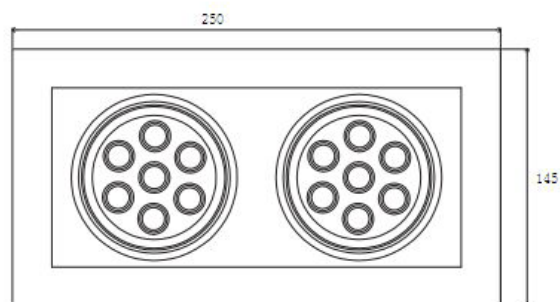

LED Down light

EO- BP-28 W

SPECIFICATIONS	
Product Code	EO-BP-28w
Power Consumption	28 watts
Input Voltage	AC100-240v
Constant Current	420mA
Dimmable	0 -100% triac dimmable
Luminous Flux	Warm White 1900 lumens Cool White 2300 lumens
No. of LEDs	14 x 2watt P4 CREE LED's
Dimensions	250L x 145W x 128D mm
Cut-Out	215x 110mm X110mm
Net Weight	1.94 kg
Beam Angle	30°, 45', 60°
Average Life Expectancy	50,000+hrs
Ambient Humidity	85%
Rendering Index	Ra=80.0
Operating Temperature	<65°C
Colour Temperature	Daylight 6000 kelvin Cool White 4000 kelvin Warm White 3000 kelvin
Safety Assurance	CE and RoHS
Warranty	2 year