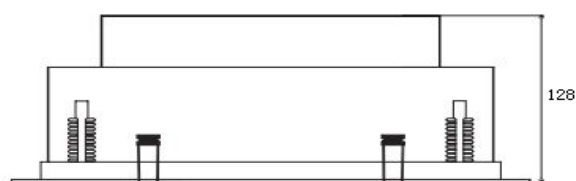

LED Down light

EO- BP-28 W

SPECIFICATIONS	
Product Code	EO-BP-28w
Power Consumption	28 watts
Input Voltage	AC100-240v
Constant Current	420mA
Dimmable	0 -100% triac dimmable
Luminous Flux	Warm White 1900 lumens Cool White 2300 lumens
No. of LEDs	14 x 2watt P4 CREE LED's
Dimensions	250L x 145W x 128D mm
Cut-Out	215x 110mm X110mm
Net Weight	1.94 kg
Beam Angle	30°, 45', 60°
Average Life Expectancy	50,000+hrs
Ambient Humidity	85%
Rendering Index	Ra=80.0
Operating Temperature	<65°C
Colour Temperature	Daylight 6000 kelvin Cool White 4000 kelvin Warm White 3000 kelvin
Safety Assurance	CE and RoHS
Warranty	2 year