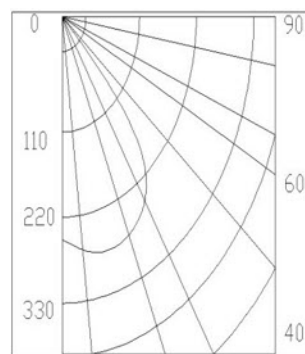

## EO-G24-5W

SPECIFICATIONS	
Product Code	EO-G24-5W
Power Consumption	5-6watts
Input Voltage	AC 240-260v
Constant Current	DC 550mA +/-5%
LED Quantity	84pcs SMD 3014 LED
Luminous Flux	Warm White for 340-400 lumens Cool White for 420-450 lumens
Cover	Clear / Frosted
Base	G23-G24
No. of LEDs	44 PCS
Measurement	L 170mm x 36mm
Weight	70g
Beam Angle	140 degree
Average Life	50,000+hrs
Ambient Humidity	95%
Colour Rendering	6000K Ra=80 2800K Ra=85
Operating Temperature	<55°C
Colour Temperature	Warm White 2800-3200 K Cool White 5300-5700 K Day Light 5700-6300 K
Safety Assurance	CE and RoHS
Warranty	2 years