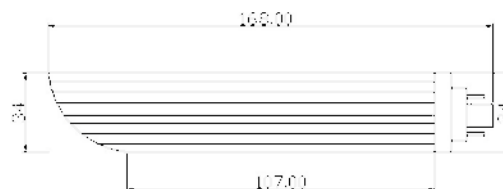

## EO-G24-5W

SPECIFICATIONS	
Product Code	EO-G24-5W
Power Consumption	5-6watts
Input Voltage	AC 240-260v
Constant Current	DC 550mA +/-5%
LED Quantity	84pcs SMD 3014 LED
Luminous Flux	Warm White for 340-400 lumens Cool White for 420-450 lumens
Cover	Clear / Frosted
Base	G23-G24
No. of LEDs	44 PCS
Measurement	L 170mm x 36mm
Weight	70g
Beam Angle	140 degree
Average Life	50,000+hrs
Ambient Humidity	95%
Colour Rendering	6000K Ra=80 2800K Ra=85
Operating Temperature	<55°C
Colour Temperature	Warm White 2800-3200 K Cool White 5300-5700 K Day Light 5700-6300 K
Safety Assurance	CE and RoHS
Warranty	2 years