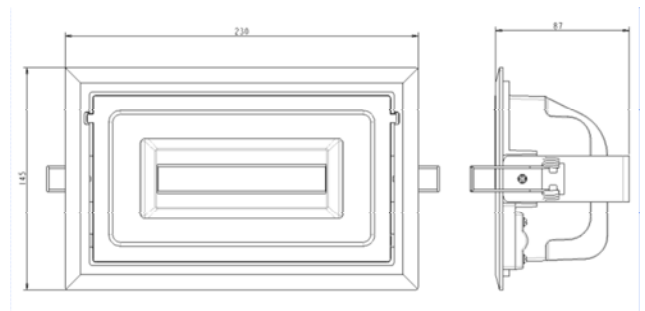

40 Watt LED Down-light Shop fitter

EO-KN-LF150-40W

SPECIFICATIONS	
Product Code	EO-KN-LF150-40W
Power Consumption	40 watts
Operational Voltage	Input 240v LED Driver Meanwell LPF-40-36
Includes	240v flex and plug
Colour temperature	Warm White – 2700 Kelvin Cool White - 4000 Kelvin Daylight – 6000 Kelvin
Lumen Output	3700- 4000 lumens
Colour Rendering Index	>80 CRI
Surface Colour Available	Gloss white
Pivot	30° pivot adjustable
No. of LEDs	1 x Bridgelux
Expected Life	50,000+ hrs
Dimensions	230 x 160 x 87
Operating Temperature	-35° - +55°
Weight	1.9kg
Compliance	 N28689
Warranty	3 years