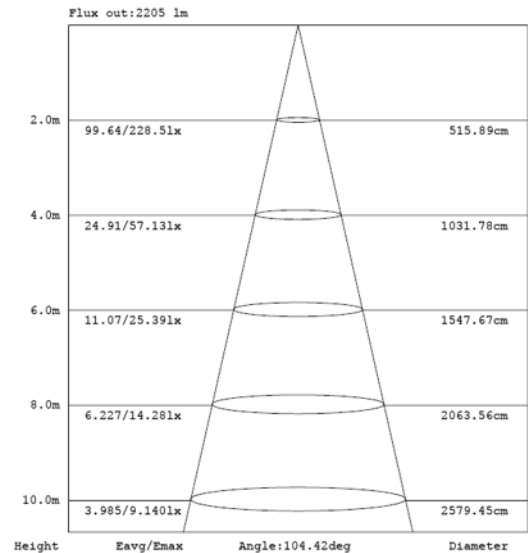

40 Watt LED Down-light Shop fitter

EO-KN-LF150-40W

SPECIFICATIONS	
Product Code	EO-KN-LF150-40W
Power Consumption	40 watts
Operational Voltage	Input 240v LED Driver Meanwell LPF-40-36
Includes	240v flex and plug
Colour temperature	Warm White – 2700 Kelvin Cool White - 4000 Kelvin Daylight – 6000 Kelvin
Lumen Output	3700- 4000 lumens
Colour Rendering Index	>80 CRI
Surface Colour Available	Gloss white
Pivot	30° pivot adjustable
No. of LEDs	1 x Bridgelux
Expected Life	50,000+ hrs
Dimensions	230 x 160 x 87
Operating Temperature	-35° - +55°
Weight	1.9kg
Compliance	 N28689
Warranty	3 years