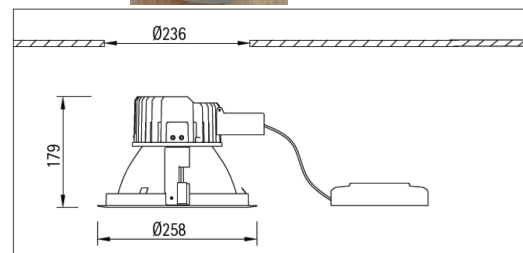

# EO- VL304-24W

258mm (8 inch) - recessed

SPECIFICATIONS	
Product Code	Eo-VL304-24W
Power Consumption	24 watts
LED Chip	Cree COB
LED Driver	External- Meanwell
Colour Temp available	3000 Kelvin 4000 Kelvin 5000 Kelvin
Colour Rendering Index CRI	80 CRI
Lumen Output	1470 Lumen 1530 Lumen 1600 Lumen
Beam Angle- fixed	45' or 60' available
Input Voltage	AC 240-260v (Ext power supply)
Operational Voltage	240V
Constant Current	DC 1050mA +/- 5%
Power Factor	>0.95 PF
Dimmable Option	Not available
Rating	IP20
Finish	Body Housing – Aluminum White rim – High quality frosted anodized reflector
Includes	240v prewired flex and plug
Measurement	D 258mm, H179mm, Cut out 236mm
Weight	2.1kg
Life Expectancy	30,000+ hours
Warranty	2 years