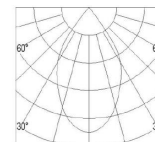

# EO- VL304-24W

258mm (8 inch) - recessed

SPECIFICATIONS	
Product Code	Eo-VL304-24W
Power Consumption	24 watts
LED Chip	Cree COB
LED Driver	External- Meanwell
Colour Temp available	3000 Kelvin 4000 Kelvin 5000 Kelvin
Colour Rendering Index CRI	80 CRI
Lumen Output	1470 Lumen 1530 Lumen 1600 Lumen
Beam Angle- fixed	45' or 60' available
Input Voltage	AC 240-260v (Ext power supply)
Operational Voltage	240V
Constant Current	DC 1050mA +/- 5%
Power Factor	>0.95 PF
Dimmable Option	Not available
Rating	IP20
Finish	Body Housing – Aluminum White rim – High quality frosted anodized reflector
Includes	240v prewired flex and plug
Measurement	D 258mm, H179mm, Cut out 236mm
Weight	2.1kg
Life Expectancy	30,000+ hours
Warranty	2 years

60 Degree

h(m)	E(lx)	D(m)
1	651	1.27
2	163	2.55
4	41	5.10
5	26	6.37

Application: Interior use- Studios, Galleries, retail shops, shopping malls, guesthouse, hotels, museums, meeting rooms, foyers  
 Super High Light efficiency- architectural finish- Commercial spot light- High CRI colour accuracy