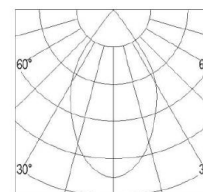

35W High Power LED Commercial Downlight

EO- VL303-35W

185mm (6 inch) - recessed

SPECIFICATIONS	
Product Code	Eo-VL303-35W
Power Consumption	35 watts
LED Chip	Cree COB
LED Driver	External- Meanwell
Colour Temp available	3000 Kelvin 4000 Kelvin
Colour Rendering Index CRI	>80 CRI
Lumen Output	2100 Lumen 2275 Lumen
Warm White 3000K	
Cool White 5000K	
Beam Angle- fixed	45' or 60' available
Input Voltage	AC 240-260v (Ext power supply)
Operational Voltage	240V
Constant Current	DC 1050mA +/- 5%
Power Factor	>0.95 PF
Dimmable Option	Not available
Rating	IP20
Finish	Body Housing – Aluminum White rim – High quality frosted anodized reflector
Includes	240v prewired flex and plug
Measurement	D 205mm, H160mm, Cut out 185mm
Weight	2.1kg
Life Expectancy	30,000+ hours
Warranty	2 years

60 Degree

h(m)	E(lx)	D(m)
1	651	60°
2	163	2.55
4	41	5.10
5	26	6.37

Application: Interior use- Studios, Galleries, retail shops, shopping malls, guesthouse, hotels, museums, meeting rooms, foyers

Super High Light efficiency- architectural finish- Commercial spot light- High CRI colour accuracy
Eliminate shadowing of multi lens system- integrated optimised management system