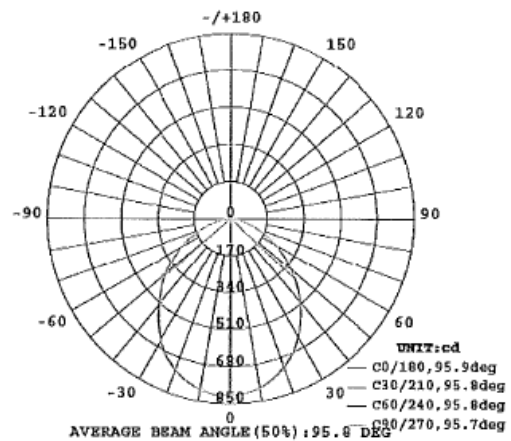

20 Watt LED Down light

EO-DLS-20W -6

SPECIFICATIONS	
Product Code	EO-DLS 20W-6
Power Supply	Asia Unique - AU2044C450 dimmable
Power Consumption	21.3W (LCP)
Operational Voltage	240v LED Driver (included) 12v Luminaire
Power Factor	>0.91
Operational temp	-20' to +50'C
Includes	240v flex and plug
Ceiling Cut Out	160-175mm (Available in other sizes)
Colour temperature CCT	3000K/4000K/5000K/6000K
Lumen Output +/- 5%	1600-1800lm
CRI	>82 Ra
IP Rating:	IP44
Material:	Aluminium and PC
Housing:	White / Silver
LED	T2835
Expected Life	50,000+ hrs
Beam Angle	90°
Weight	970g
Dimmable	Triac leading edge dimmable
Compliance	AS.NZS 60598.2.2 SAA140468 Downlight SAA 131855EA Power Supply  N28689
Warranty	3 years