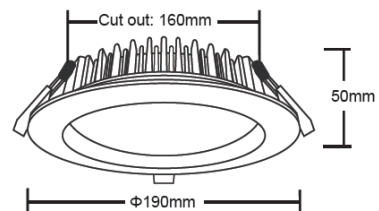

20 Watt LED Down light

EO-DLS-20W -6

SPECIFICATIONS	
Product Code	EO-DLS 20W-6
Power Supply	Asia Unique - AU2044C450 dimmable
Power Consumption	21.3W (LCP)
Operational Voltage	240v LED Driver (included) 12v Luminaire
Power Factor	>0.91
Operational temp	-20' to +50'C
Includes	240v flex and plug
Ceiling Cut Out	160-175mm (Available in other sizes)
Colour temperature CCT	3000K/4000K/5000K/6000K
Lumen Output +/- 5%	1600-1800lm
CRI	>82 Ra
IP Rating:	IP44
Material:	Aluminium and PC
Housing:	White / Silver
LED	T2835
Expected Life	50,000+ hrs
Beam Angle	90°
Weight	970g
Dimmable	Triac leading edge dimmable
Compliance	AS.NZS 60598.2.2 SAA140468 Downlight SAA 131855EA Power Supply  N28689
Warranty	3 years