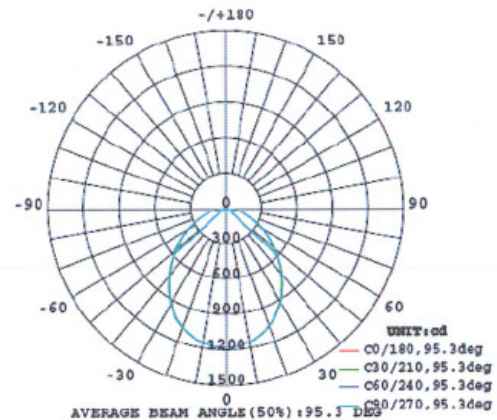

For more information visit our website: www.eolighting.com.au