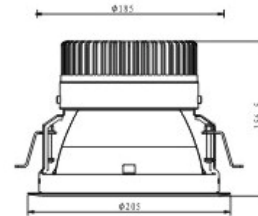

24W LED Commercial Downlight

EO- VL303- 24W

205mm (185mm cut out) - recessed

SPECIFICATIONS	
Product Code	Eo-VL303-24W
Power Consumption	24 watts
LED Chip	Cree COB
LED Driver	External- Meanwell
Colour Temp available Warm White Cool white	3000 Kelvin 4000 Kelvin
Colour Rendering Index CRI	>80 CRI
Lumen Output Warm White 3000K Cool White 5000K	1500 Lumen 1700 Lumen
Beam Angle- fixed	60°
Input Voltage	AC 240-260v (Ext power supply)
Operational Voltage	240V
Constant Current	DC 1050mA +/- 5%
Power Factor	>0.95 PF
Dimmable Option	Not available
Rating	IP20
Finish	Body Housing – Aluminum White rim – High quality frosted anodized reflector
Includes	240v prewired flex and plug
Measurement	D 205mm, H176mm, Cut out 185mm
Weight	1.7kg
Life Expectancy	40,000+ hours
Warranty	3 years