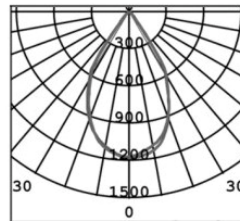

24W LED Commercial Downlight

EO- VL303- 24W

205mm (185mm cut out) - recessed

SPECIFICATIONS	
Product Code	Eo-VL303-24W
Power Consumption	24 watts
LED Chip	Cree COB
LED Driver	External- Meanwell
Colour Temp available Warm White Cool white	3000 Kelvin 4000 Kelvin
Colour Rendering Index CRI	>80 CRI
Lumen Output Warm White 3000K Cool White 5000K	1500 Lumen 1700 Lumen
Beam Angle- fixed	60°
Input Voltage	AC 240-260v (Ext power supply)
Operational Voltage	240V
Constant Current	DC 1050mA +/- 5%
Power Factor	>0.95 PF
Dimmable Option	Not available
Rating	IP20
Finish	Body Housing – Aluminum White rim – High quality frosted anodized reflector
Includes	240v prewired flex and plug
Measurement	D 205mm, H176mm, Cut out 185mm
Weight	1.7kg
Life Expectancy	40,000+ hours
Warranty	3 years