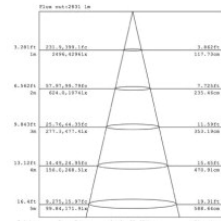

24W LED Commercial Downlight

EO- VL303- 24W

205mm (185mm cut out) - recessed

SPECIFICATIONS	
Product Code	Eo-VL303-24W
Power Consumption	24 watts
LED Chip	Cree COB
LED Driver	External- Meanwell
Colour Temp available Warm White Cool white	3000 Kelvin 4000 Kelvin
Colour Rendering Index CRI	>80 CRI
Lumen Output Warm White 3000K Cool White 5000K	1500 Lumen 1700 Lumen
Beam Angle- fixed	60°
Input Voltage	AC 240-260v (Ext power supply)
Operational Voltage	240V
Constant Current	DC 1050mA +/- 5%
Power Factor	>0.95 PF
Dimmable Option	Not available
Rating	IP20
Finish	Body Housing – Aluminum White rim – High quality frosted anodized reflector
Includes	240v prewired flex and plug
Measurement	D 205mm, H176mm, Cut out 185mm
Weight	1.7kg
Life Expectancy	40,000+ hours
Warranty	3 years