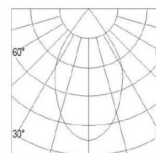

35W LED Commercial Downlight

EO- VL303-35W

258mm (8 inch) - recessed

SPECIFICATIONS	
Product Code	Eo-VL303-35W
Power Consumption	35 watts
LED Chip	Cree COB
LED Driver	External- Meanwell
Colour Temp available	
Warm White	3000 Kelvin
Cool white	4000 Kelvin
Colour Rendering Index CRI	>80 CRI
Lumen Output	
Warm White 3000K	3300 Lumen
Cool White 5000K	3900 Lumen
Beam Angle- fixed	45° or 60° available
Input Voltage	AC 240-260v (Ext power supply)
Operational Voltage	240V
Constant Current	DC 1050mA +/- 5%
Power Factor	>0.95 PF
Dimmable Option	Not available
Rating	IP20
Finish	Body Housing – Aluminum White rim – High quality frosted anodized reflector
Includes	240v prewired flex and plug
Measurement	D 258mm, H179mm, Cut out 236mm
Weight	2.1kg
Life Expectancy	40,000+ hours
Warranty	3 years

60 Degree

h(m)	E(lx)	D(m)
1	651	1.27
2	163	2.55
4	72	3.82
5	41	5.10
	26	6.37

Application: Interior use- studios, galleries, retail shops, shopping malls, guesthouse, hotels, museums, meeting rooms, foyers