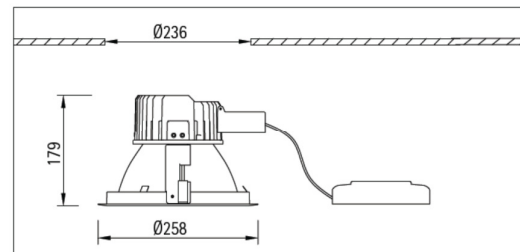

35W LED Commercial Downlight

EO- VL303-35W

258mm (8 inch) - recessed

SPECIFICATIONS	
Product Code	Eo-VL303-35W
Power Consumption	35 watts
LED Chip	Cree COB
LED Driver	External- Meanwell
Colour Temp available	
Warm White	3000 Kelvin
Cool white	4000 Kelvin
Colour Rendering Index CRI	>80 CRI
Lumen Output	
Warm White 3000K	3300 Lumen
Cool White 5000K	3900 Lumen
Beam Angle- fixed	45° or 60° available
Input Voltage	AC 240-260v (Ext power supply)
Operational Voltage	240V
Constant Current	DC 1050mA +/- 5%
Power Factor	>0.95 PF
Dimmable Option	Not available
Rating	IP20
Finish	Body Housing – Aluminum White rim – High quality frosted anodized reflector
Includes	240v prewired flex and plug
Measurement	D 258mm, H179mm, Cut out 236mm
Weight	2.1kg
Life Expectancy	40,000+ hours
Warranty	3 years

60 Degree

h(m)	E(lx)	D(m)
1	651	1.27
2	163	2.55
4	72	3.82
5	41	5.10
	26	6.37

Application: Interior use- studios, galleries, retail shops, shopping malls, guesthouse, hotels, museums, meeting rooms, foyers