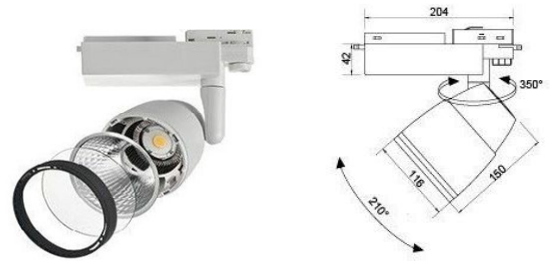

# 28watt LED Track Lighting

# EO-TRE-TR 28W

SPECIFICATIONS	
<b>Product Code</b>	EO-TRE-TR 28W Track Spot
<b>Power Consumption</b>	28 watts
<b>Colour Temp</b>	
Warm White	3000 Kelvin
Cool white	4000 Kelvin
Daylight	5000 Kelvin
<b>CRI</b>	90 CRI
<b>Lumen Output</b>	
Warm White CRI 84	2130 Lumen
Warm White CRI 93	1700 Lumen
Cool White CRI 84	2280 Lumen
Cool White CRI 93	1820 Lumen
Daylight CRI 84	2400 Lumen
Daylight CRI 93	1900 Lumen
<b>Beam Angle</b>	24' or 36' available (interchangeable reflectors)
<b>Input Voltage</b>	AC 240-260V (Ext power supply)
<b>Operational Voltage</b>	38V
<b>Constant Current</b>	DC 720mA +/- 5%
<b>Power Factor</b>	0.94 PF
<b>Dimmable Option</b>	Not available
<b>Finish</b>	Matt white body with Black fins & black trim ring Opt white trim ring OR black body and black trim
<b>Track compatibility</b>	Universal tri track Works with STAFF. NORLUX, GLOBAL, NUCO & NORDIC
<b>Life Expectancy</b>	30,000 + hours
<b>Warranty</b>	2 Years

TRS-TR-30W 3000K

TRS-TR-30W 5000K

- Super high light efficiency –architectural finish
- Commercial spot light- High CRI colour accuracy
- Eliminate shadowing of multi lens system
- Integrated optimised thermal management system