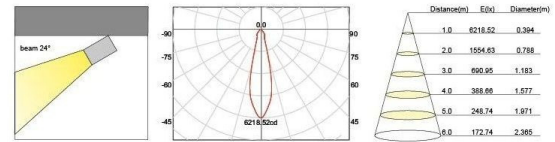

TRS-TR-30W 5000K