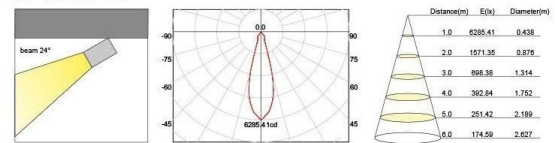

- Super high light efficiency –architectural finish
- Commercial spot light- High CRI colour accuracy
- Eliminate shadowing of multi lens system
- Integrated optimised thermal management system

Application: Studios, Galleries, retail shops, shopping malls, guesthouse, hotels, museums, meeting rooms, foyers-