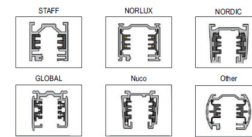

- Super high light efficiency –architectural finish
- Commercial spot light- High CRI colour accuracy
- Eliminate shadowing of multi lens system
- Integrated optimised thermal management system

Application: Studios, Galleries, retail shops, shopping malls, guesthouse, hotels, museums, meeting rooms, foyers-