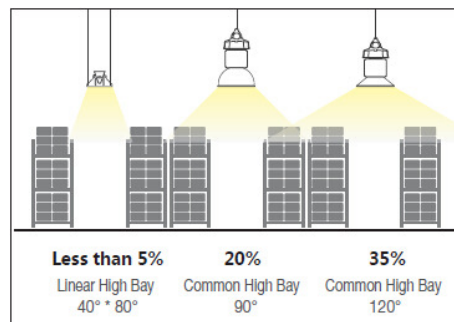

240 Watt LED Linear High Bay Light

EO-LHB-240W

SPECIFICATIONS																			
Model Number	EO-LHB-240W																		
Power Consumption	241.5w (LCP)																		
LED Chip	Nichia NF2W757GRT-V1																		
Driver	Built-In																		
LED Initial Flux	32,696 lumens																		
ED Luminous Efficiency	> 140 lumens / watt																		
Average/ Max Lumens	<table border="1"> <thead> <tr> <th></th> <th>Avg</th> <th>Max</th> </tr> </thead> <tbody> <tr> <td>5m</td> <td>928 lux</td> <td>1223 lux</td> </tr> <tr> <td>6m</td> <td>644 lux</td> <td>849 lux</td> </tr> <tr> <td>8m</td> <td>362 lux</td> <td>477 lux</td> </tr> <tr> <td>10m</td> <td>232 lux</td> <td>306 lux</td> </tr> <tr> <td>12m</td> <td>161 lux</td> <td>212 lux</td> </tr> </tbody> </table>		Avg	Max	5m	928 lux	1223 lux	6m	644 lux	849 lux	8m	362 lux	477 lux	10m	232 lux	306 lux	12m	161 lux	212 lux
	Avg	Max																	
5m	928 lux	1223 lux																	
6m	644 lux	849 lux																	
8m	362 lux	477 lux																	
10m	232 lux	306 lux																	
12m	161 lux	212 lux																	
Beam Angle	40 x 80°																		
Power Factor	>0.95																		
Working Voltage	AC 220-265 voltage																		
Input Voltage	240 Volts, 50 Hz																		
Lamps Efficiency	>85%																		
Material	Aluminium House																		
Working Temperature	- 40°C to + 40°C																		
IP Rating	IP 65																		
Colour Temperature	Cool White 4700 kelvin Daylight 5500 kelvin																		
Colour Index	>Ra70																		
Certificate	SAA160246 60598.2.1.2014; 60598.1.2013  N28689																		
Dimensions	L1286 x W190 x H118mm																		
Net Weight	8.1 Kg																		
Life Expectancy	50,000 + Hrs																		
Warranty	7 Years																		

Each beam of light is utilized to illuminate the right place and lumen waste is less than 5% compared with common LED high bays.

IES Files available