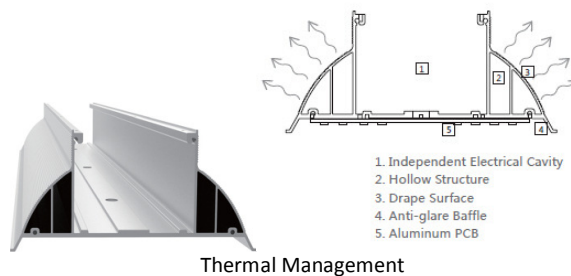

240 Watt LED Linear High Bay Light

EO-LHB-240W

SPECIFICATIONS																			
Model Number	EO-LHB-240W																		
Power Consumption	241.5w (LCP)																		
LED Chip	Nichia NF2W757GRT-V1																		
Driver	Built-In																		
LED Initial Flux	32,696 lumens																		
ED Luminous Efficiency	> 140 lumens / watt																		
Average/ Max Lumens	<table border="1"> <thead> <tr> <th></th> <th>Avg</th> <th>Max</th> </tr> </thead> <tbody> <tr> <td>5m</td> <td>928 lux</td> <td>1223 lux</td> </tr> <tr> <td>6m</td> <td>644 lux</td> <td>849 lux</td> </tr> <tr> <td>8m</td> <td>362 lux</td> <td>477 lux</td> </tr> <tr> <td>10m</td> <td>232 lux</td> <td>306 lux</td> </tr> <tr> <td>12m</td> <td>161 lux</td> <td>212 lux</td> </tr> </tbody> </table>		Avg	Max	5m	928 lux	1223 lux	6m	644 lux	849 lux	8m	362 lux	477 lux	10m	232 lux	306 lux	12m	161 lux	212 lux
	Avg	Max																	
5m	928 lux	1223 lux																	
6m	644 lux	849 lux																	
8m	362 lux	477 lux																	
10m	232 lux	306 lux																	
12m	161 lux	212 lux																	
Beam Angle	40 x 80°																		
Power Factor	>0.95																		
Working Voltage	AC 220-265 voltage																		
Input Voltage	240 Volts, 50 Hz																		
Lamps Efficiency	>85%																		
Material	Aluminium House																		
Working Temperature	- 40°C to + 40°C																		
IP Rating	IP 65																		
Colour Temperature	Cool White 4700 kelvin Daylight 5500 kelvin																		
Colour Index	>Ra70																		
Certificate	SAA160246 60598.2.1.2014; 60598.1.2013  N28689																		
Dimensions	L1286 x W190 x H118mm																		
Net Weight	8.1 Kg																		
Life Expectancy	50,000 + Hrs																		
Warranty	7 Years																		

Each beam of light is utilized to illuminate the right place and lumen waste is less than 5% compared with common LED high bays.

IES Files available