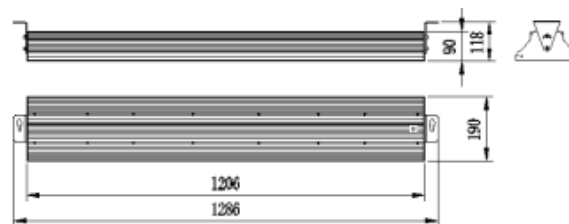

240 Watt LED Linear High Bay Light

EO-LHB-240W

SPECIFICATIONS																			
Model Number	EO-LHB-240W																		
Power Consumption	241.5w (LCP)																		
LED Chip	Nichia NF2W757GRT-V1																		
Driver	Built-In																		
LED Initial Flux	32,696 lumens																		
ED Luminous Efficiency	> 140 lumens / watt																		
Average/ Max Lumens	<table border="1"> <thead> <tr> <th></th> <th>Avg</th> <th>Max</th> </tr> </thead> <tbody> <tr> <td>5m</td> <td>928 lux</td> <td>1223 lux</td> </tr> <tr> <td>6m</td> <td>644 lux</td> <td>849 lux</td> </tr> <tr> <td>8m</td> <td>362 lux</td> <td>477 lux</td> </tr> <tr> <td>10m</td> <td>232 lux</td> <td>306 lux</td> </tr> <tr> <td>12m</td> <td>161 lux</td> <td>212 lux</td> </tr> </tbody> </table>		Avg	Max	5m	928 lux	1223 lux	6m	644 lux	849 lux	8m	362 lux	477 lux	10m	232 lux	306 lux	12m	161 lux	212 lux
	Avg	Max																	
5m	928 lux	1223 lux																	
6m	644 lux	849 lux																	
8m	362 lux	477 lux																	
10m	232 lux	306 lux																	
12m	161 lux	212 lux																	
Beam Angle	40 x 80°																		
Power Factor	>0.95																		
Working Voltage	AC 220-265 voltage																		
Input Voltage	240 Volts, 50 Hz																		
Lamps Efficiency	>85%																		
Material	Aluminium House																		
Working Temperature	- 40°C to + 40°C																		
IP Rating	IP 65																		
Colour Temperature	Cool White 4700 kelvin Daylight 5500 kelvin																		
Colour Index	>Ra70																		
Certificate	SAA160246 60598.2.1.2014; 60598.1.2013  N28689																		
Dimensions	L1286 x W190 x H118mm																		
Net Weight	8.1 Kg																		
Life Expectancy	50,000 + Hrs																		
Warranty	7 Years																		

Each beam of light is utilized to illuminate the right place and lumen waste is less than 5% compared with common LED high bays.

IES Files available