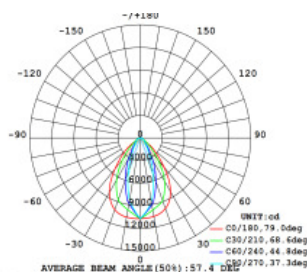

240 Watt LED Linear High Bay Light

EO-LHB-240W

SPECIFICATIONS																			
Model Number	EO-LHB-240W																		
Power Consumption	241.5w (LCP)																		
LED Chip	Nichia NF2W757GRT-V1																		
Driver	Built-In																		
LED Initial Flux	32,696 lumens																		
ED Luminous Efficiency	> 140 lumens / watt																		
Average/ Max Lumens	<table border="1"> <thead> <tr> <th></th> <th>Avg</th> <th>Max</th> </tr> </thead> <tbody> <tr> <td>5m</td> <td>928 lux</td> <td>1223 lux</td> </tr> <tr> <td>6m</td> <td>644 lux</td> <td>849 lux</td> </tr> <tr> <td>8m</td> <td>362 lux</td> <td>477 lux</td> </tr> <tr> <td>10m</td> <td>232 lux</td> <td>306 lux</td> </tr> <tr> <td>12m</td> <td>161 lux</td> <td>212 lux</td> </tr> </tbody> </table>		Avg	Max	5m	928 lux	1223 lux	6m	644 lux	849 lux	8m	362 lux	477 lux	10m	232 lux	306 lux	12m	161 lux	212 lux
	Avg	Max																	
5m	928 lux	1223 lux																	
6m	644 lux	849 lux																	
8m	362 lux	477 lux																	
10m	232 lux	306 lux																	
12m	161 lux	212 lux																	
Beam Angle	40 x 80°																		
Power Factor	>0.95																		
Working Voltage	AC 220-265 voltage																		
Input Voltage	240 Volts, 50 Hz																		
Lamps Efficiency	>85%																		
Material	Aluminium House																		
Working Temperature	- 40°C to + 40°C																		
IP Rating	IP 65																		
Colour Temperature	Cool White 4700 kelvin Daylight 5500 kelvin																		
Colour Index	>Ra70																		
Certificate	SAA160246 60598.2.1.2014; 60598.1.2013  N28689																		
Dimensions	L1286 x W190 x H118mm																		
Net Weight	8.1 Kg																		
Life Expectancy	50,000 + Hrs																		
Warranty	7 Years																		

Each beam of light is utilized to illuminate the right place and lumen waste is less than 5% compared with common LED high bays.

IES Files available