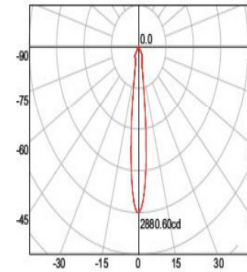

15W LED Track Lighting

EO-DAC-TR-15W

Available in Black or White

| SPECIFICATIONS | |
|-----------------------------------|---|
| Product Code | Eo-DAC-TR-15W |
| Power Consumption | 17 watts |
| Colour Temp | 3000 Kelvin 4000 Kelvin 5000 Kelvin |
| Colour Rendering Index CRI | 84 |
| Lumen Output | 1400 Lumen 1620 Lumen 1500 Lumen |
| Beam Angle | 24' or 32' available |
| Input Voltage | AC 240-260v (Ext power supply) |
| Operational Voltage | 38V |
| Constant Current | DC 720mA +/- 5% |
| Power Factor | 0.94 PF |
| Dimmable Option | Not available |
| Finish | Satin White rim Black insert trim Polished reflector |
| Includes | 240v prewired flex and plug |
| Life Expectancy | 50,000+ hours |
| Warranty | 2 years |