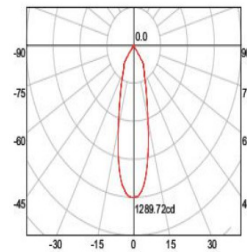

15W LED Track Lighting

EO-DAC-TR-15W

Available in Black or White

| SPECIFICATIONS | |
|-----------------------------------|---|
| Product Code | Eo-DAC-TR-15W |
| Power Consumption | 17 watts |
| Colour Temp | 3000 Kelvin 4000 Kelvin 5000 Kelvin |
| Colour Rendering Index CRI | 84 |
| Lumen Output | 1400 Lumen 1620 Lumen 1500 Lumen |
| Beam Angle | 24' or 32' available |
| Input Voltage | AC 240-260v (Ext power supply) |
| Operational Voltage | 38V |
| Constant Current | DC 720mA +/- 5% |
| Power Factor | 0.94 PF |
| Dimmable Option | Not available |
| Finish | Satin White rim Black insert trim Polished reflector |
| Includes | 240v prewired flex and plug |
| Life Expectancy | 50,000+ hours |
| Warranty | 2 years |