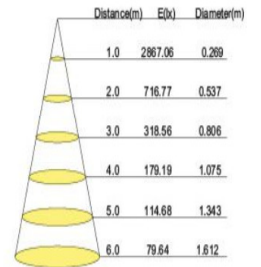

15W LED Track Lighting

EO-DAC-TR-15W

Available in Black or White

| SPECIFICATIONS | |
|-----------------------------------|---|
| Product Code | Eo-DAC-TR-15W |
| Power Consumption | 17 watts |
| Colour Temp | 3000 Kelvin 4000 Kelvin 5000 Kelvin |
| Colour Rendering Index CRI | 84 |
| Lumen Output | 1400 Lumen 1620 Lumen 1500 Lumen |
| Beam Angle | 24' or 32' available |
| Input Voltage | AC 240-260v (Ext power supply) |
| Operational Voltage | 38V |
| Constant Current | DC 720mA +/- 5% |
| Power Factor | 0.94 PF |
| Dimmable Option | Not available |
| Finish | Satin White rim Black insert trim Polished reflector |
| Includes | 240v prewired flex and plug |
| Life Expectancy | 50,000+ hours |
| Warranty | 2 years |