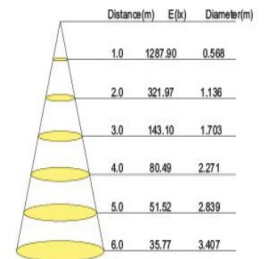

15W LED Track Lighting

EO-DAC-TR-15W

Available in Black or White

| SPECIFICATIONS | |
|-----------------------------------|---|
| Product Code | Eo-DAC-TR-15W |
| Power Consumption | 17 watts |
| Colour Temp | 3000 Kelvin 4000 Kelvin 5000 Kelvin |
| Colour Rendering Index CRI | 84 |
| Lumen Output | 1400 Lumen 1620 Lumen 1500 Lumen |
| Beam Angle | 24' or 32' available |
| Input Voltage | AC 240-260v (Ext power supply) |
| Operational Voltage | 38V |
| Constant Current | DC 720mA +/- 5% |
| Power Factor | 0.94 PF |
| Dimmable Option | Not available |
| Finish | Satin White rim Black insert trim Polished reflector |
| Includes | 240v prewired flex and plug |
| Life Expectancy | 50,000+ hours |
| Warranty | 2 years |