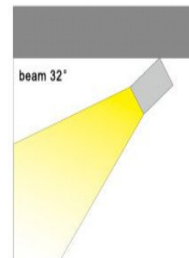

15W LED Track Lighting

EO-DAC-TR-15W

Available in Black or White

| SPECIFICATIONS | |
|-----------------------------------|---|
| Product Code | Eo-DAC-TR-15W |
| Power Consumption | 17 watts |
| Colour Temp | 3000 Kelvin 4000 Kelvin 5000 Kelvin |
| Colour Rendering Index CRI | 84 |
| Lumen Output | 1400 Lumen 1620 Lumen 1500 Lumen |
| Beam Angle | 24' or 32' available |
| Input Voltage | AC 240-260v (Ext power supply) |
| Operational Voltage | 38V |
| Constant Current | DC 720mA +/- 5% |
| Power Factor | 0.94 PF |
| Dimmable Option | Not available |
| Finish | Satin White rim Black insert trim Polished reflector |
| Includes | 240v prewired flex and plug |
| Life Expectancy | 50,000+ hours |
| Warranty | 2 years |