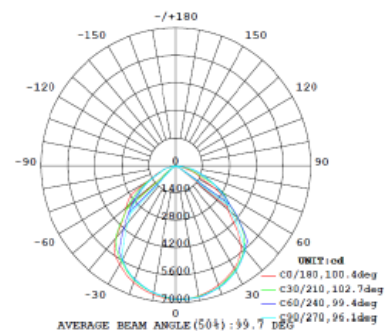

## 100 Watt Slimline LED Flood Light

## EO-FLS-100W

Ultra Slim profile –Integrated Driver

SPECIFICATIONS	
Brand	EO Lighting
Product Code	EO-FLS-100W
Driver	Nichia
Power Consumption	103.14 Watts
Beam Angle	90°
Efficiency	130 lm/W ±5%
Total Lumens Output	13000 lm
Power Factor	≥0.99
Input Voltage	240 Volts, 50 Hz
Lamp Efficiency	>80%
Working Temperature	-40°C ~+40°C
IP Rating	IP 66
Colour Temperature	5000K
Colour Rendering Index	75 Ra
Certificate	SAA 183624 AS/NZS 60598 2.5:2002 AS/NZS 60598 1:2017 N28689
Dimensions	L250mm x W200mm x H30mm
Net Weight	1.6kg
Life Expectancy	≥60,000 Hours
Warranty	5 years