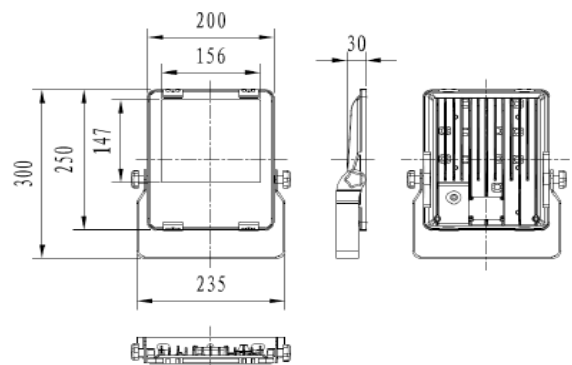

## 100 Watt Slimline LED Flood Light

## EO-FLS-100W

Ultra Slim profile –Integrated Driver

SPECIFICATIONS	
Brand	EO Lighting
Product Code	EO-FLS-100W
Driver	Nichia
Power Consumption	103.14 Watts
Beam Angle	90°
Efficiency	130 lm/W ±5%
Total Lumens Output	13000 lm
Power Factor	≥0.99
Input Voltage	240 Volts, 50 Hz
Lamp Efficiency	>80%
Working Temperature	-40°C ~+40°C
IP Rating	IP 66
Colour Temperature	5000K
Colour Rendering Index	75 Ra
Certificate	SAA 183624 AS/NZS 60598 2.5:2002 AS/NZS 60598 1:2017 N28689
Dimensions	L250mm x W200mm x H30mm
Net Weight	1.6kg
Life Expectancy	≥60,000 Hours
Warranty	5 years