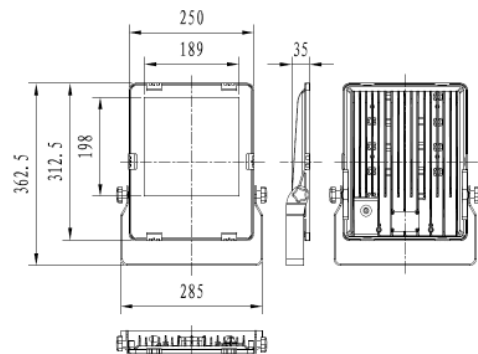

150 Watt LED Flood Light

EO-FLS-150W

Ultra Slim profile –Integrated Driver

SPECIFICATIONS	
Brand	EO Lighting
Product Code	EO-FLS-150W
Driver	Nichia
Power Consumption	147.91 Watts
Beam Angle	90°
Efficiency	130 lm/W ±5%
Total Lumens Output	19500 lm
Power Factor	≥0.99
Input Voltage	240 Volts, 50 Hz
Lamp Efficiency	>80%
Working Temperature	-40°C ~ +40°C
IP Rating	IP 66
Colour Temperature	5000K
Colour Rendering Index	75 Ra
Certificate	SAA 183624 AS/NZS 60598 2.5:2002 AS/NZS 60598 1:2017  N28689
Dimensions	L312.5mm x W250mm x H35mm
Net Weight	2.5kg
Life Expectancy	≥60,000 Hours
Warranty	5 years