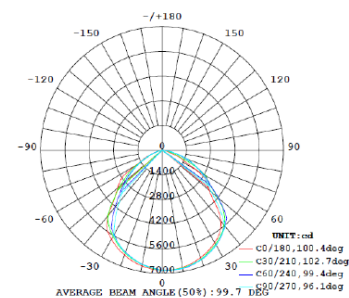

150 Watt LED Flood Light

EO-FLS-150W

Ultra Slim profile –Integrated Driver

SPECIFICATIONS	
Brand	EO Lighting
Product Code	EO-FLS-150W
Driver	Nichia
Power Consumption	147.91 Watts
Beam Angle	90°
Efficiency	130 lm/W ±5%
Total Lumens Output	19500 lm
Power Factor	≥0.99
Input Voltage	240 Volts, 50 Hz
Lamp Efficiency	>80%
Working Temperature	-40°C ~ +40°C
IP Rating	IP 66
Colour Temperature	5000K
Colour Rendering Index	75 Ra
Certificate	SAA 183624 AS/NZS 60598 2.5:2002 AS/NZS 60598 1:2017  N28689
Dimensions	L312.5mm x W250mm x H35mm
Net Weight	2.5kg
Life Expectancy	≥60,000 Hours
Warranty	5 years