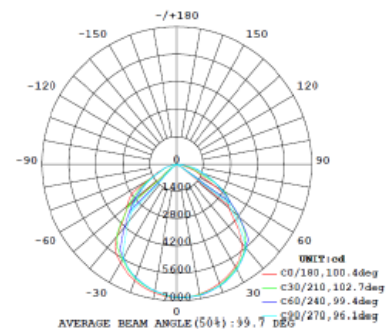

50 Watt Slimline LED Flood Light

EO-FLS-50W

Ultra Slim profile –Integrated Driver - LED Flood with Acrylic lens

SPECIFICATIONS	
Brand	EO Lighting
Product Code	EO-FLS-50W
Driver	Nichia
Power Consumption	55.32 Watts
Beam Angle	90°
Efficiency	130 lm/W ±5%
Total Lumens Output	6500 lm
Power Factor	≥0.99
Input Voltage	240 Volts, 50 Hz
Lamp Efficiency	>80%
Working Temperature	-40°C ~+40°C
IP Rating	IP 66
Colour Temperature	5000K
Colour Rendering Index	75 Ra
Certificate	SAA 183624 AS/NZS 60598 2.5:2002 AS/NZS 60598 1:2017 N28689
Dimensions	L250mm x W200mm x H30mm
Net Weight	1.6kg
Life Expectancy	≥60,000 Hours
Warranty	5 years