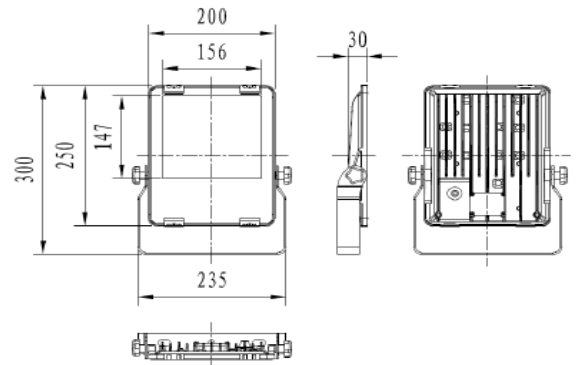

50 Watt Slimline LED Flood Light

EO-FLS-50W

Ultra Slim profile –Integrated Driver - LED Flood with Acrylic lens

SPECIFICATIONS	
Brand	EO Lighting
Product Code	EO-FLS-50W
Driver	Nichia
Power Consumption	55.32 Watts
Beam Angle	90°
Efficiency	130 lm/W ±5%
Total Lumens Output	6500 lm
Power Factor	≥0.99
Input Voltage	240 Volts, 50 Hz
Lamp Efficiency	>80%
Working Temperature	-40°C ~+40°C
IP Rating	IP 66
Colour Temperature	5000K
Colour Rendering Index	75 Ra
Certificate	SAA 183624 AS/NZS 60598 2.5:2002 AS/NZS 60598 1:2017 N28689
Dimensions	L250mm x W200mm x H30mm
Net Weight	1.6kg
Life Expectancy	≥60,000 Hours
Warranty	5 years